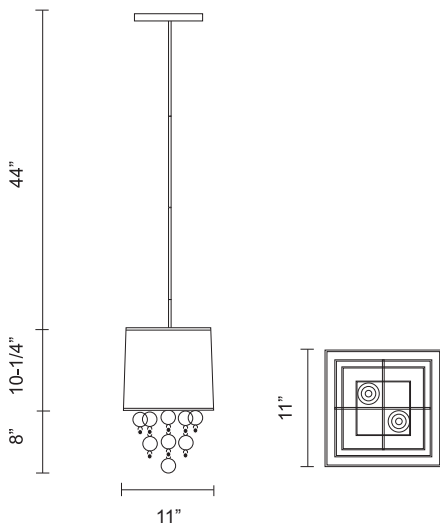

### MODEL NO.: 42132

42132A

42132W

42132B

**MODEL NO:** White: 42132W / Amber: 42132A

**DESCRIPTION:**

Two lamp pendant with square textured linen shade in your choice of three colours, ivory natural shells and clear crystal chains, natural black shells and black clear crystals chains with black, white and amber square shades. Max rod length 42" (6" X 1 + 12" X 3).

**LAMPING:** 2 X 60W Medium Base A19 (not included)

**VOLTAGE:** 120V

FRONT VIEW

TOP VIEW